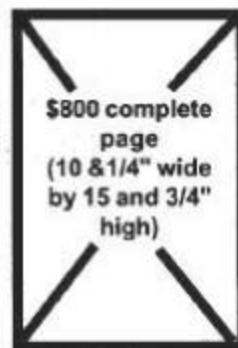

Ad sizes & rates for Christian Higher Education (February) promotions

\$275 basic display
(10 & 1/4" wide
by 5 "high)

OR
\$275 mixed display
(also 10 & 1/4" wide
by 5" high, but
includes 4" square
photo, logo and
your script of up to
250 words)

\$135 smaller
display
(5" wide
by 5 "high)

\$800 complete
page
(10 & 1/4" wide
by 15 and 3/4"
high)

Ad sizes & rates for Christian Schools (March and August) and Christian Camps and Retreats (April)

\$275 basic display
(10 & 1/4" wide
by 5 "high)

OR
\$275 mixed display
(also 10 & 1/4" wide
by 5" high, but
includes 4" square
photo, logo and your
script of up to
250 words)

\$135 smaller
display
(5" wide
by 5 "high)

\$800 complete
page
(10 & 1/4" wide
by 15 and 3/4"
high)