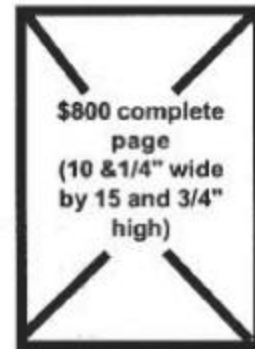

Ad sizes & rates for Christian Higher Education (February) promotions

\$275 basic display
(10 & 1/4" wide
by 5 "high)

OR
\$275 mixed display
(also 10 & 1/4" wide
by 5" high, but
includes 4" square
photo, logo and
your script of up to
250 words)

\$135 smaller
display
(5" wide
by 5 "high)

\$800 complete
page
(10 & 1/4" wide
by 15 and 3/4"
high)

Ad sizes & rates for Christian Schools (March and August) and Christian Camps and Retreats (April)

\$275 basic display
(10 & 1/4" wide
by 5 "high)

OR
\$275 mixed display
(also 10 & 1/4" wide
by 5" high, but
includes 4" square
photo, logo and your
script of up to
250 words)

\$135 smaller
display
(5" wide
by 5 "high)

\$800 complete
page
(10 & 1/4" wide
by 15 and 3/4"
high)